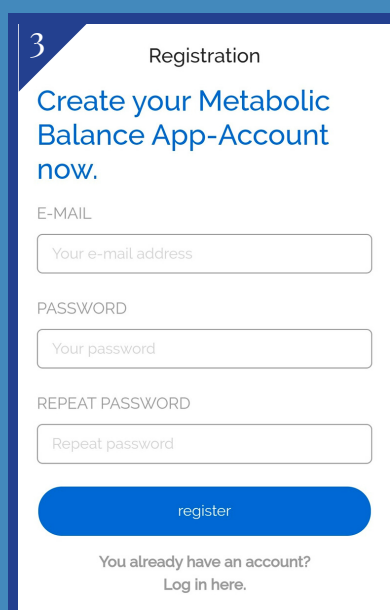

3. Create your account

Enter your email and create your password - keep your password safe