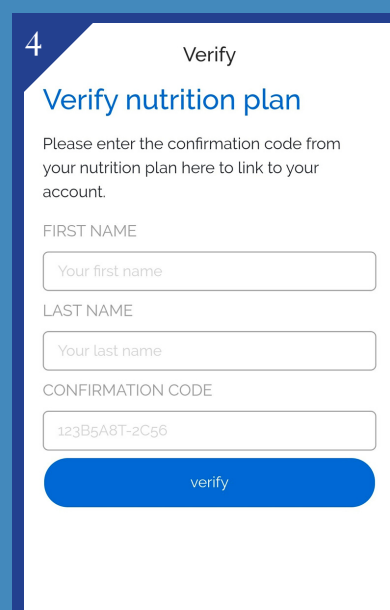

4. Connect your plan

Enter your unique plan number found on page 3 of your plan